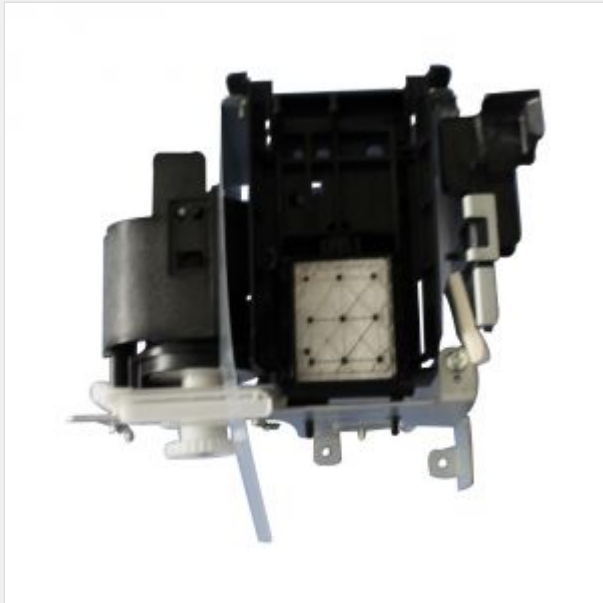

Epson Stylus Pro 4880 Pump Assembly

Item Code: ACC-EPS-004

FOB Price: **\$106/pc**

Mini Order: 1 pc

Shipping Weight: ★★☆☆☆

Average Rating: 0.7lb (0.34kg)

[Inquire Now](#)

Overview

Epson Stylus Pro 4880 Pump Assembly

To be used with: Epson Stylus Pro4000/4400/4450/4880/4800

Remarks: Original

Details

Brand	epson
Used For	Epson Stylus Pro 4450,Epson Stylus Pro 4400,Epson
Parts Type	maintenance kit,pump
Remarks	Original
Ink Type	water