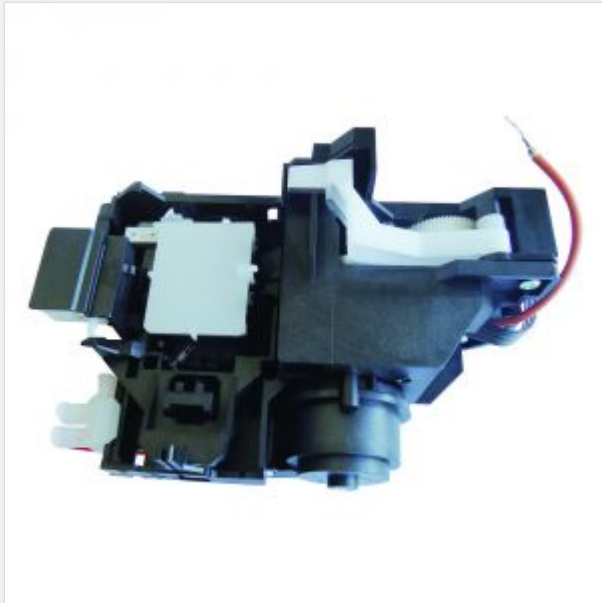

## Epson Stylus Photo R1390/R1400 Pump Assembly

Item Code: ACC-EPS-040

FOB Price: **\$34.37/pc**

Mini Order: 1 pc

Shipping Weight: ★★☆☆☆

Average Rating: 0.7lb (0.327kg)

[Inquire Now](#)

### Overview

**Epson Stylus Photo R1390/R1400 Pump Assembly**  
To be used with: Epson Stylus Photo R1390/R1400/R1410  
Remarks: Original

### Details

Brand	epson
Used For	Epson Stylus Photo R1410,Epson Stylus Photo
Parts Type	pump,maintenance kit
Remarks	Original
Ink Type	water